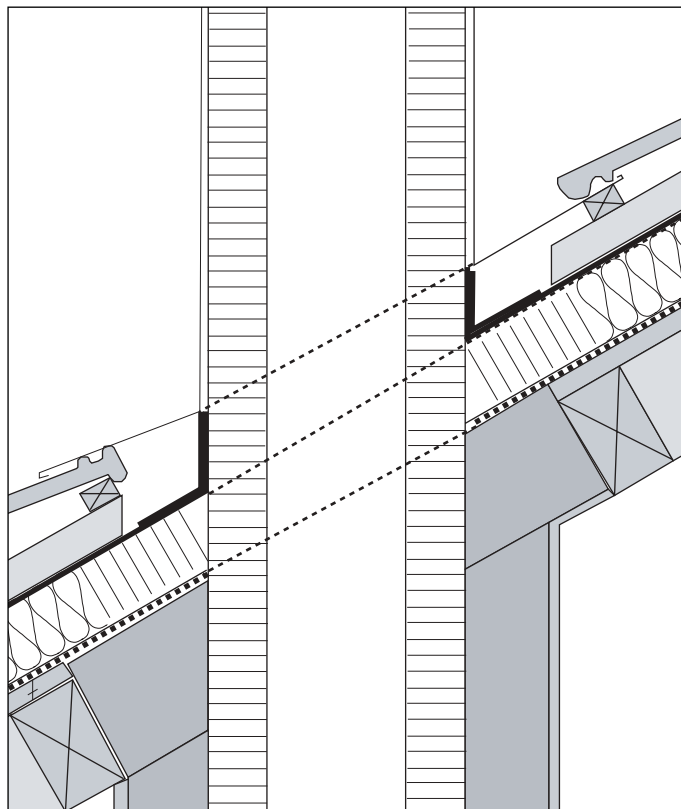

## **Stamisol® connector for round chimneys (Ø 160-550 mm)**

**Component preformed to specifications (to be ordered from the Eglisau factory).**

Connector for round chimneys (of different diameters) ensuring that the connection is watertight. Please order the part from the factory in advance and specify the diameter of the chimney. Can be adapted to all Stamisol strips. The connector for round chimneys is glued with Stamisol glue.

### **Planning reference**

Adaptable for pipe diameters from Ø 160 mm to 550 mm. To be ordered from the Eglisau factory (specify the diameter of the chimney).

### **Installation instructions**

Please pay close attention to the installation instructions before assembling the different strips of Stamisol under-roofing.

**Planning and execution: according to SIA 238  
New SIA 232**